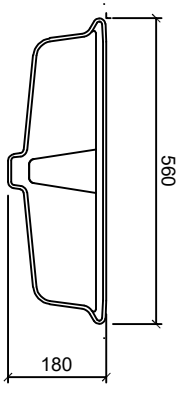

제품명 : BM1101

MEMO.

TOP VIEW

FRONT VIEW

SIDE VIEW

DRAWING NAME: **BW7028**

SIZE: **W : 560 \* D : 400 \* H : 185**

NO.	DATE	DESCRIPTION
ISSUES & REVISION		
APPROVED BY: (인선)		
CHECKED BY: (자주)		
CHECKED BY: (자주)		
CHECKED BY: (자주)		
DRAWN BY: (자주)		
DATE: (년월)		
SCALE: (배율)		
SHEET NO. (시트번호)		
DRAWING NO. (도면번호)		