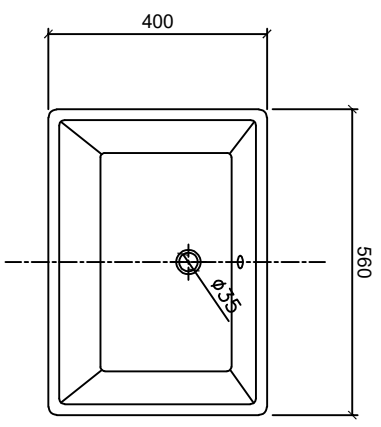

제품명 : BM1101

MEMO.

TOP VIEW

FRONT VIEW

SIDE VIEW

DRAWING NAME: **BW7028**

SIZE: **W : 560 \* D : 400 \* H : 185**

NO.	DATE	DESCRIPTION
ISSUES & REVISION		
APPROVED BY: (인선)		
CHECKED BY: (자주)		
CHECKED BY: (자주)		
CHECKED BY: (자주)		
DRAWN BY: (자주)		
DATE: (년월)		
SCALE: (배율)		
SHEET NO. (시트번호)		
DRAWING NO. (도면번호)		