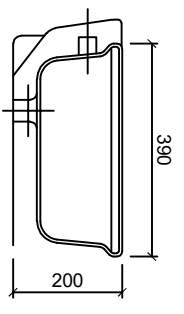

제품명 : BM1101

MEMO.

TOP VIEW

FRONT VIEW

SIDE VIEW

DRAWING NAME: **BW7028**

SIZE: **W : 560 \* D : 400 \* H : 185**

NO.	DATE	DESCRIPTION
ISSUES & REVISION		
APPROVED BY: (인선)		
CHECKED BY: (자주)		
CHECKED BY: (자주)		
CHECKED BY: (자주)		
DRAWN BY: (자주)		
DATE: (년월)		
SCALE: (배율)		
SHEET NO. (시트번호)		
DRAWING NO. (도면번호)		